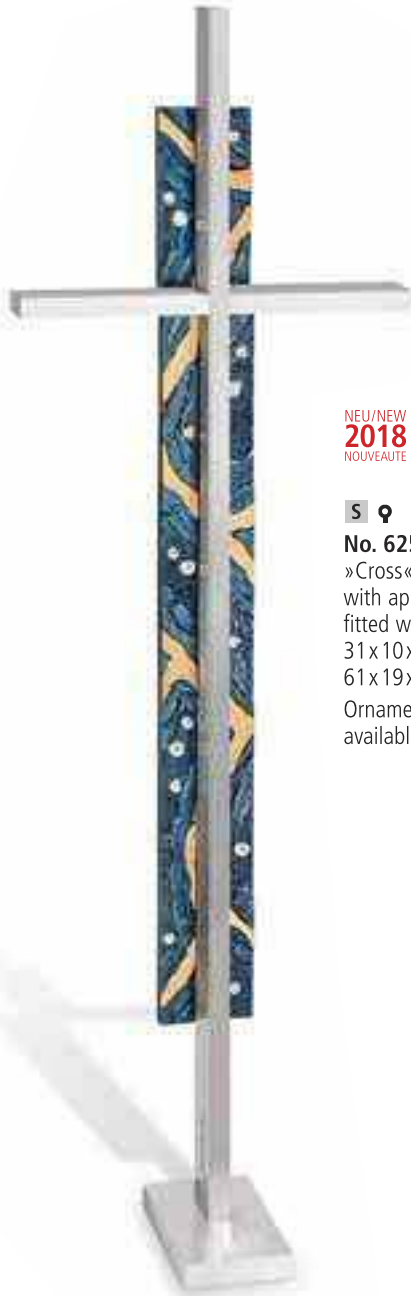

S ♀
No. 60272
»Cross«, stainless steel
64x23x6 cm

Exciting combination of materials in a timeless and elegant design – free-standing crosses in stainless steel with bronze elements.

NEU/NEW
2018
NOUVEAUTE

S ♀

No. 62596

»Cross«, stainless steel
with applications in bronze
fitted with Swarovski crystals
31 x 10 x 6 cm
61 x 19 x 7 cm

Ornament only in Patina »Blue«
available as shown